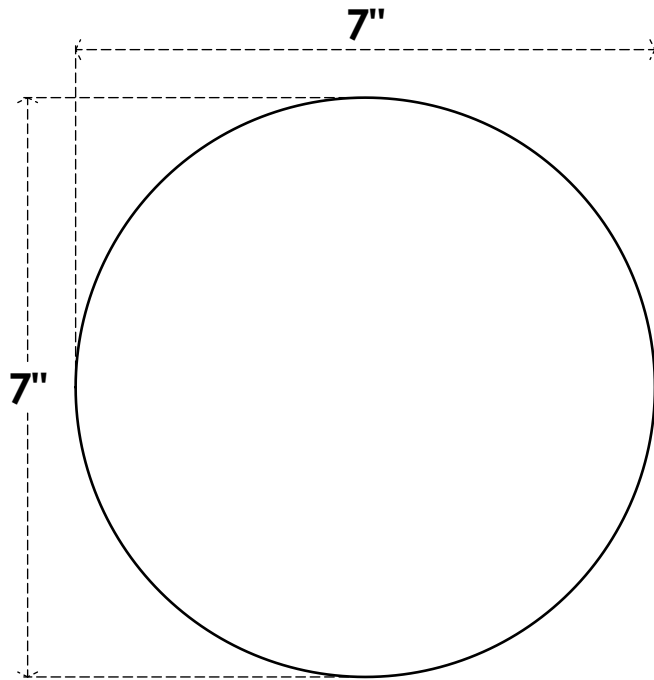

ROSP070X070X050GRY00

7"W X 7"H X 1/2"P STANDARD GRAYSON ROSETTE WITH SQUARE EDGE,
ARCHITECTURAL GRADE PVC

FRONT

SIDE

EKENA MILLWORK
2300 WEST MAIN ST.
CLARKSVILLE, TX 75426
TOLL FREE: 866-607-0453
WWW.EKENAMILLWORK.COM