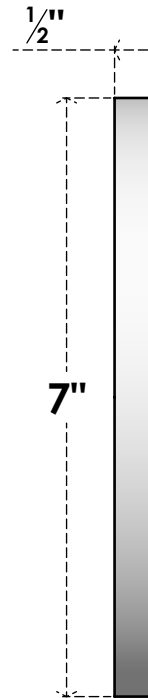

ROSP070X070X050GRY00

7"W X 7"H X 1/2"P STANDARD GRAYSON ROSETTE WITH SQUARE EDGE,
ARCHITECTURAL GRADE PVC

FRONT

SIDE

EKENA MILLWORK
2300 WEST MAIN ST.
CLARKSVILLE, TX 75426
TOLL FREE: 866-607-0453
WWW.EKENAMILLWORK.COM

NOTES

1. INSTALLATION TO BE COMPLETED IN ACCORDANCE WITH MANUFACTURER'S SPECIFICATIONS.
2. DRAWING MAY NOT BE TO SCALE
3. THIS DRAWING IS INTENDED FOR DESIGN AND PLANNING PURPOSES ONLY.
4. ALL INFORMATION CONTAINED HEREIN WAS CURRENT AT THE TIME OF DEVELOPMENT BUT MUST BE REVIEWED AND APPROVED BY THE PRODUCT MANUFACTURER TO BE CONSIDERED ACCURATE.
5. ARCHITECTURAL GRADE PVC PRODUCTS ARE MADE FROM EXPANDED CELLULAR PVC AND COME NATURALLY WHITE BUT MAY BE PAINTED